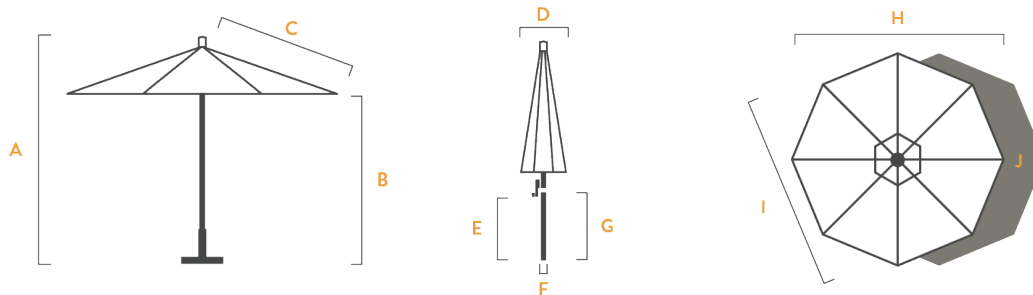

MAKE YOUR OWN

SCAN ME

SPECIFICATIONS

SHAPES			
MODEL NAME	SDAU118	SDAU908	
SIZES	11FT x 8 RIBS	9FT x 8 RIBS	
A (in/cm)	OVERALL HEIGHT	109 ³ / ₈ / 277.8	101 / 256.5
B (in/cm)	CANOPY CLEARANCE	88 ⁵ / ₈ / 225.1	78 ³ / ₈ / 199.1
C (in/cm)	RIB LENGTH	65 ¹⁵ / ₁₆ / 167.5	53 ¹ / ₈ / 134.9
D (in/cm)	PARASOL WIDTH	6 ⁵ / ₁₆ / 16	5 ¹⁵ / ₁₆ / 16
E (in/cm)	TABLE CLEARANCE	33 ³ / ₁₆ / 84	33 ³ / ₁₆ / 84
F (in/cm)	POLE DIAMETER	1 ¹ / ₂ / 3.8	1 ¹ / ₂ / 3.8
G (in/cm)	BOTTOM POLE	32 / 82	32 / 82
H (in/cm)	CANOPY TIP TO TIP	129 / 328	103 ¹⁵ / ₁₆ / 264
I (in/cm)	CANOPY FLAT TO FLAT	103 ¹⁵ / ₁₆ / 264	95 ⁵ / ₈ / 243
J (ft ² /m ²)	SHADE COVERAGE	81.72 / 7.59	53.05 / 4.93