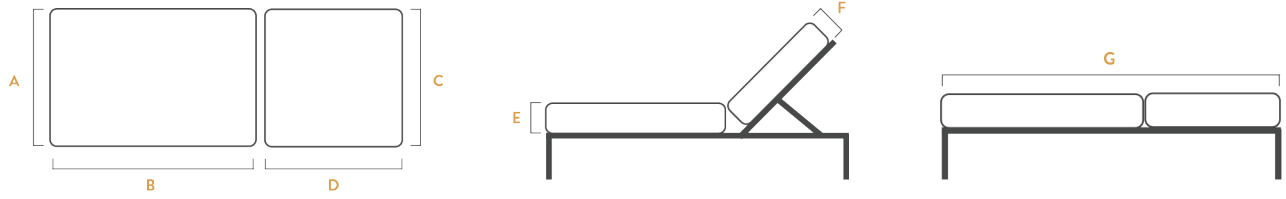

L-Shape Zipper Construction

An L-shaped zipper opens along two sides, making it easy to remove or replace foam inserts. It's a smart design for quick, hassle-free upkeep.

Cushion Ties

Corner fabric ties let you fasten the cushion firmly to your chaise. They help keep everything in place, even with frequent use or breezy weather.

SEAM STYLE

Box edge

TIE STYLE

String ties

FABRIC

Sunbrella 5404 Natural

SPECIFICATIONS

CUSHION TYPE		CHAISE LOUNGE
STYLE		Boxed Edge, 1-piece
A (in/cm)	SEAT WIDTH	24 / 61
B (in/cm)	SEAT DEPTH	51.5 / 130
C (in/cm)	BACK WIDTH	24 / 61
D (in/cm)	BACK HEIGHT	26 / 66
E (in/cm)	SEAT THICKNESS	3.5 / 9
F (in/cm)	BACK THICKNESS	3.5 / 9
G (in/cm)	TOTAL LENGTH	77.5 / 197

Dimension Tolerances $\pm 2" / 5\text{cm}$. Dimensions shown are rounded to the nearest inch/cm and correspond to indicated lift system. Options are subject to change without notice.

MSRP

(\$)	OLEFIN	269.00
(\$)	SUNBRELLA WITH FIBER FILL	449.99
(\$)	SUNBRELLA WITH FOAM FILL	399.99