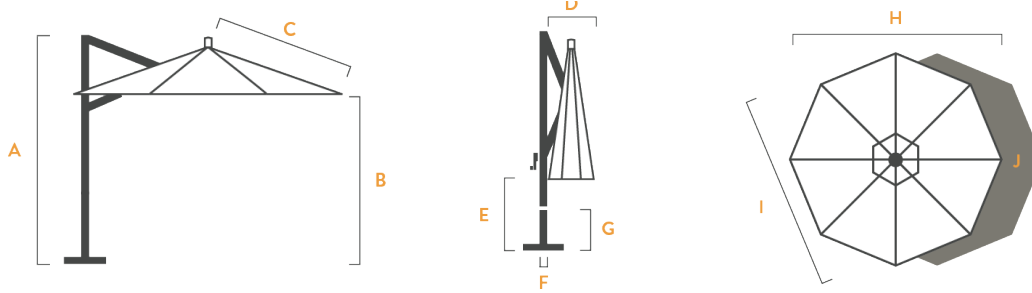

SPECIFICATIONS

SHAPES			
MODEL NAME	CALI118A	CALI85858A	
SIZES	11FT x 8 RIBS	9FT x 8 RIBS	
A (in/cm)	OVERALL HEIGHT	105 1/2 / 268	94 1/2 / 240
B (in/cm)	CANOPY CLEARANCE	86 5/8 / 220	82 5/16 / 209
C (in/cm)	RIB LENGTH	65 15/16 / 168	71 5/8 / 182
D (in/cm)	PARASOL WIDTH	18 15/16 / 48	18 1/2 / 47
E (in/cm)	TABLE CLEARANCE	N/A	N/A
F (in/cm)	POLE DIAMETER	3 1/8 / 8	3 1/8 / 8
G (in/cm)	BOTTOM POLE	24 13/16 / 63	19 11/16 / 50
H (in/cm)	CANOPY TIP TO TIP	129 15/16 / 330	129 15/16 / 330
I (in/cm)	CANOPY FLAT TO FLAT	120 / 305	101 9/16 / 258
J (ft ² /m ²)	SHADE COVERAGE	82.38 / 7.65	52.65 / 4.89